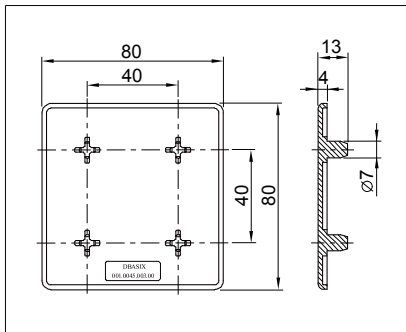

DBASIX

P5 Slot Aluminium Profile

铝型材

Application:

To cover the end of profiles.

应用:

用于封闭铝型材端头。

Slot 槽型	Part No 型号	Description 内容	Weight 重量 / G	Material 材料
P8	001.0045.003.00	EC8 80 x 80	19.40	PA - GF , Black
P8	001.0045.003.01	EC8 80 x 80	19.40	PA - GF , Gray