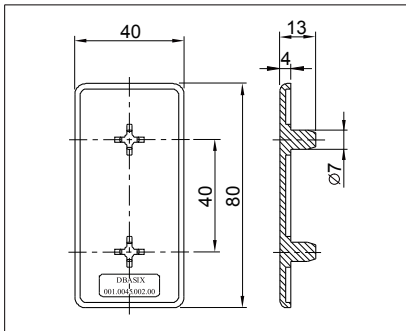

DBASIX

P5 Slot Aluminium Profile

铝型材

Application:

To cover the end of profiles.

应用:

用于封闭铝型材端头.

Slot 槽型	Part No 型号	Description 内容	Weight 重量 / G	Material 材料
P8	001.0045.002.00	EC8 80 x 40	9.60	PA - GF , Black
P8	001.0045.002.01	EC8 80 x 40	9.60	PA - GF , Gray